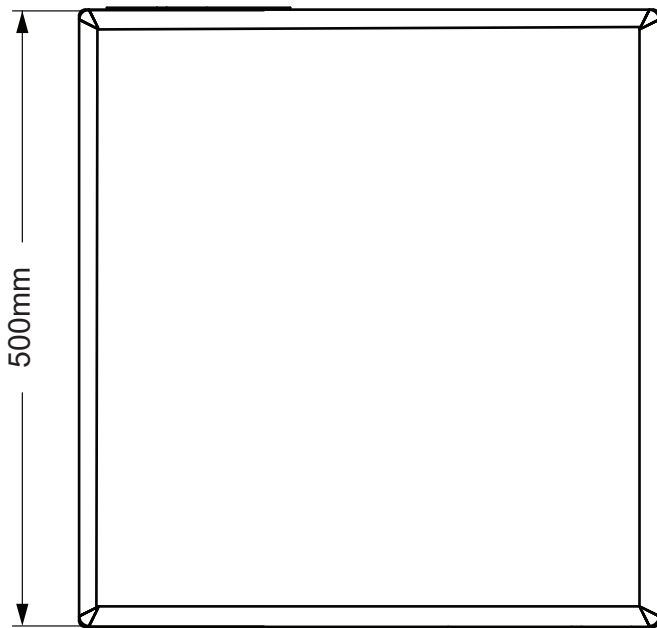

Product Dimensions: MX10S

TOP

FRONT

SIDE